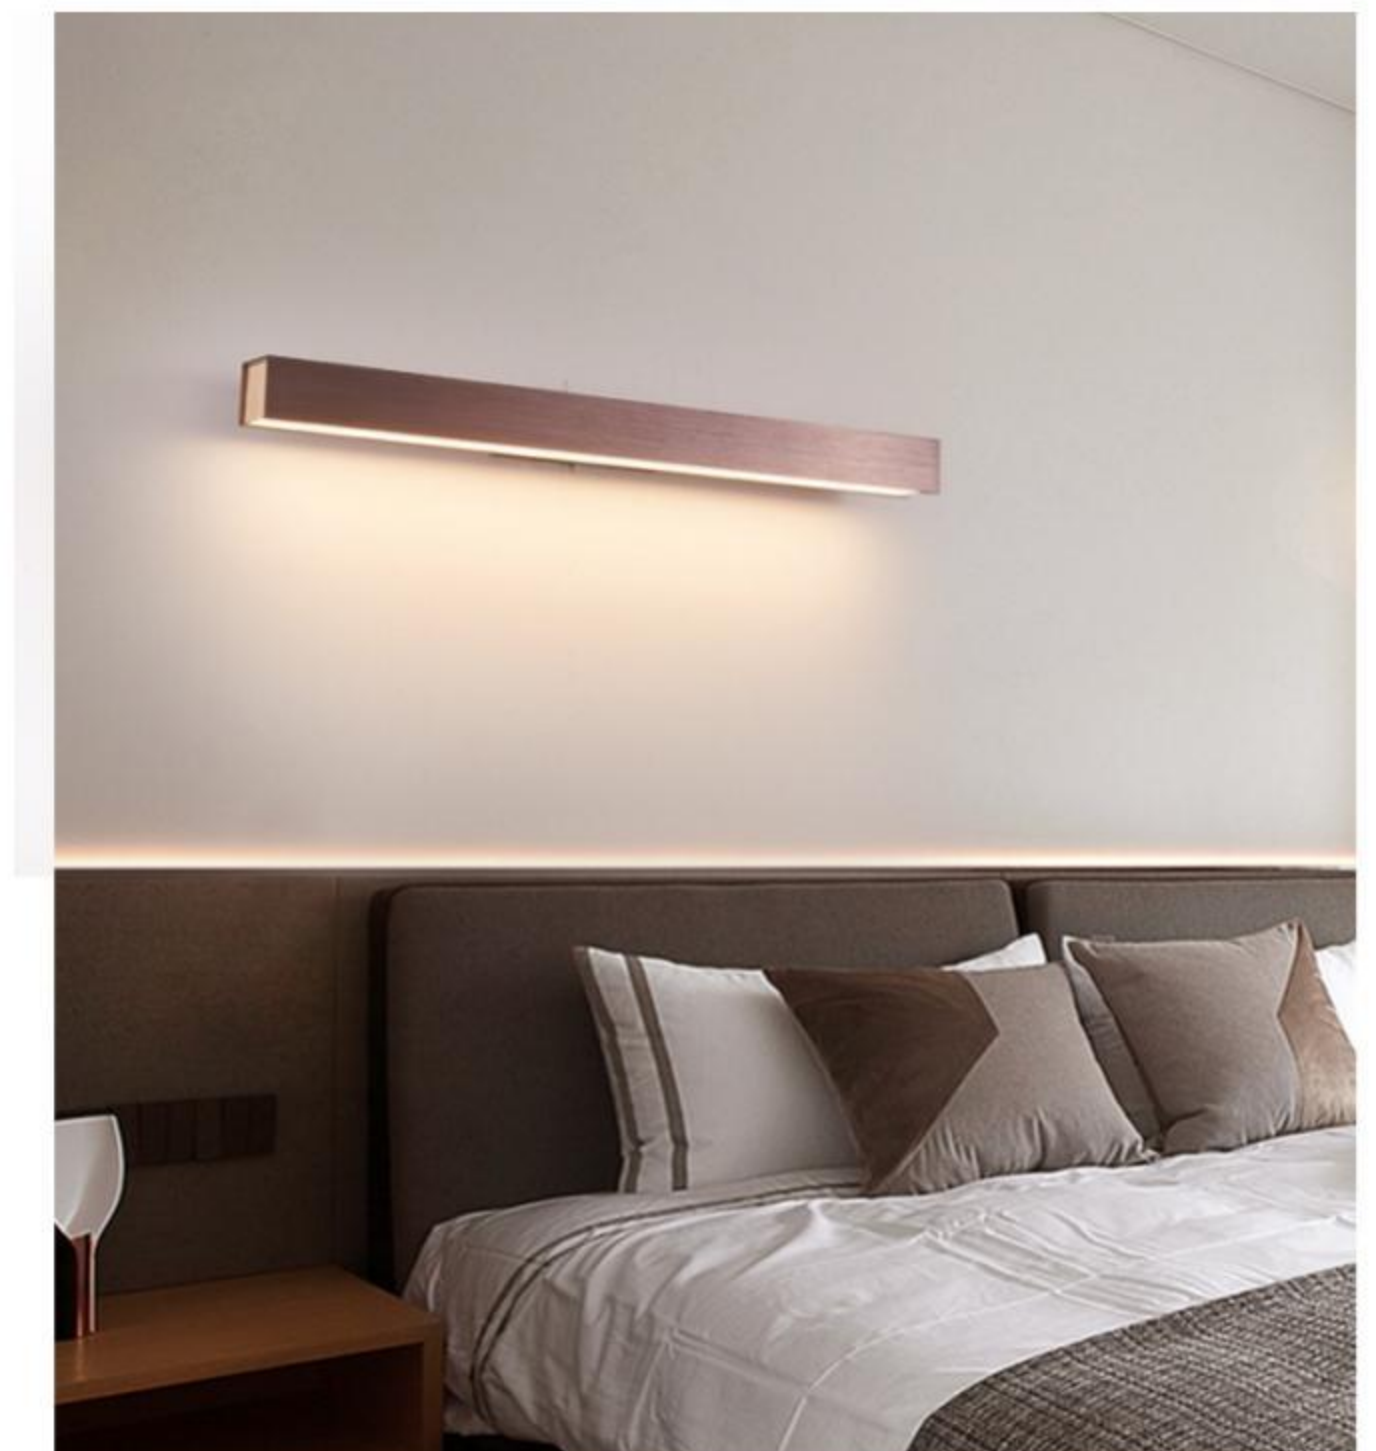

+ SIMPLE AT THIS MOMENT THE LIGHT WILL CONDENSE LOVE.

- 产品规格 D85*W400*H45mm
- 适用面积 5-10m²
- 适用风格 北欧、现代风格

04 产品细节
PRODUCT DETAILS

SIMPLE BOUND WITH DIFFERENT HOME COLORS
WARM AND BEAUTIFUL

+ Simplicity

精致拉丝氧化
优质铝材灯体，精致氧化，拉丝纹理更能保留金属的质感，并能长久固色
Markets that retain their original natural form, showing the beauty of natural texture.